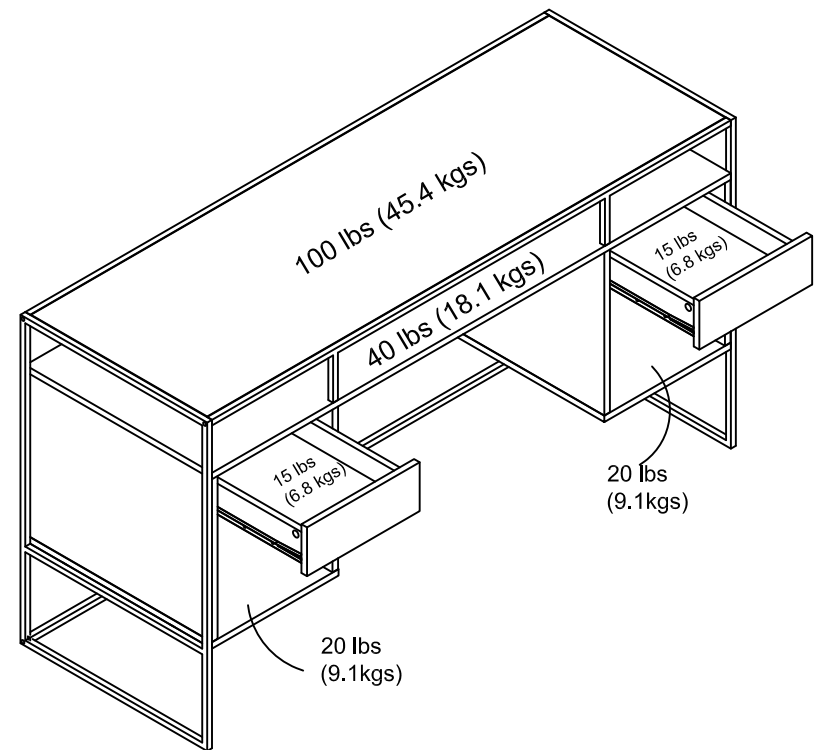

4754XXXCOM DESK

Wood Breakdown:
PB:72.6% MDF:1.2%
Total Storage:18.9cubic feet

Overall Product Size:
54.72"W x 19.68"D x 30"H
139.0cm W x 50.0cm D x 76.2cm H

Maximum Weight Capacities
Unit Weight:77 lbs (35 kg)