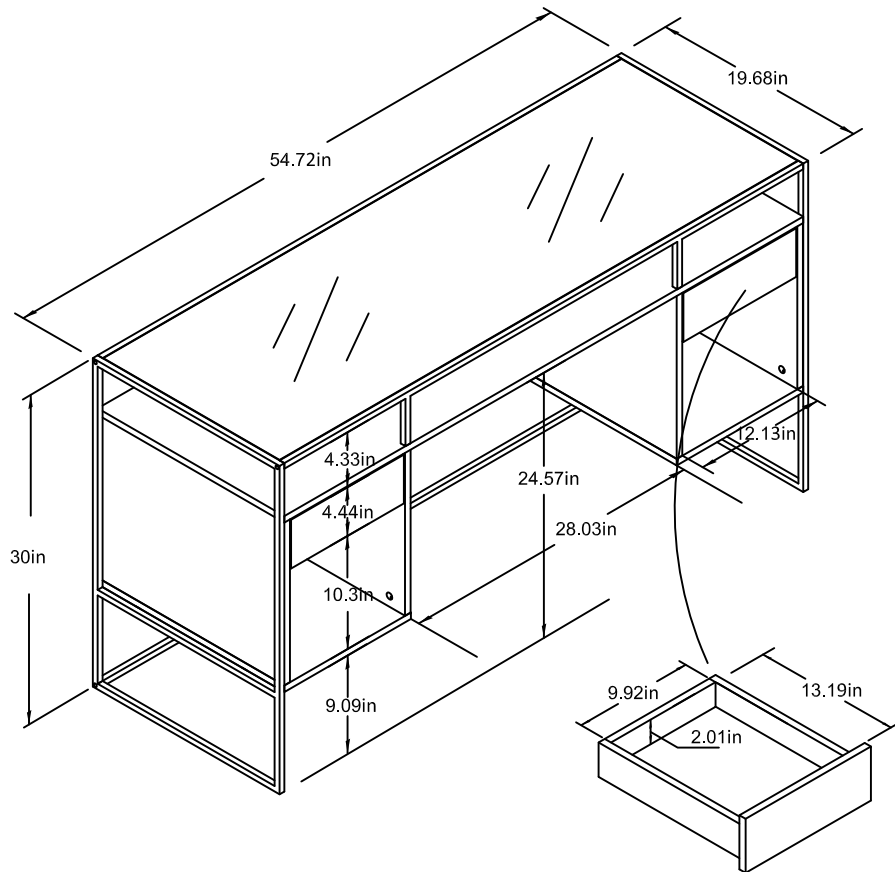

4754XXXCOM DESK

Wood Breakdown:
PB:72.6% MDF:1.2%
Total Storage:18.9cubic feet

Overall Product Size:
54.72"W x 19.68"D x 30"H
139.0cm W x 50.0cm D x 76.2cm H

Maximum Weight Capacities
Unit Weight:77 lbs (35 kg)